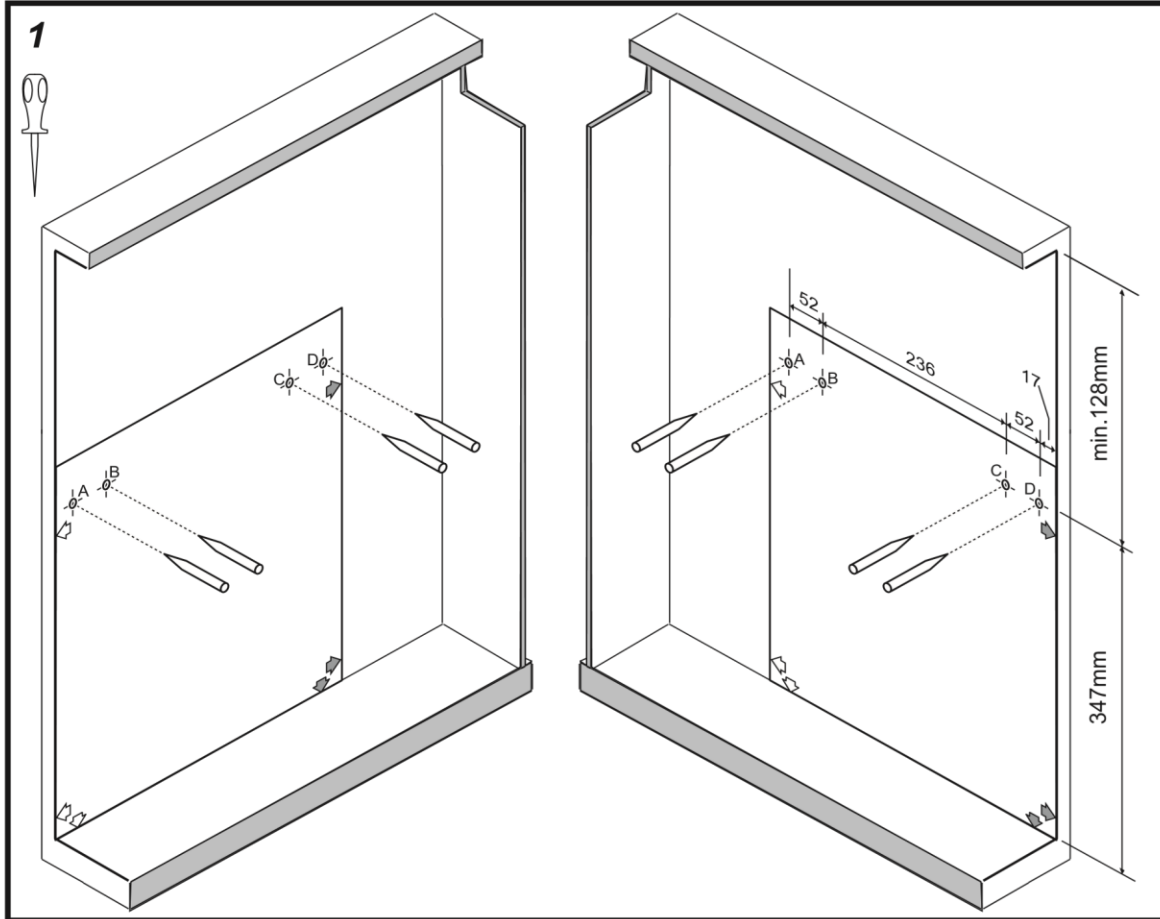

ECO WASTE BIN 400MM AND 450MM INSTRUCTION SHEET

ECO WASTE BIN 400MM AND 450MM INSTRUCTION SHEET