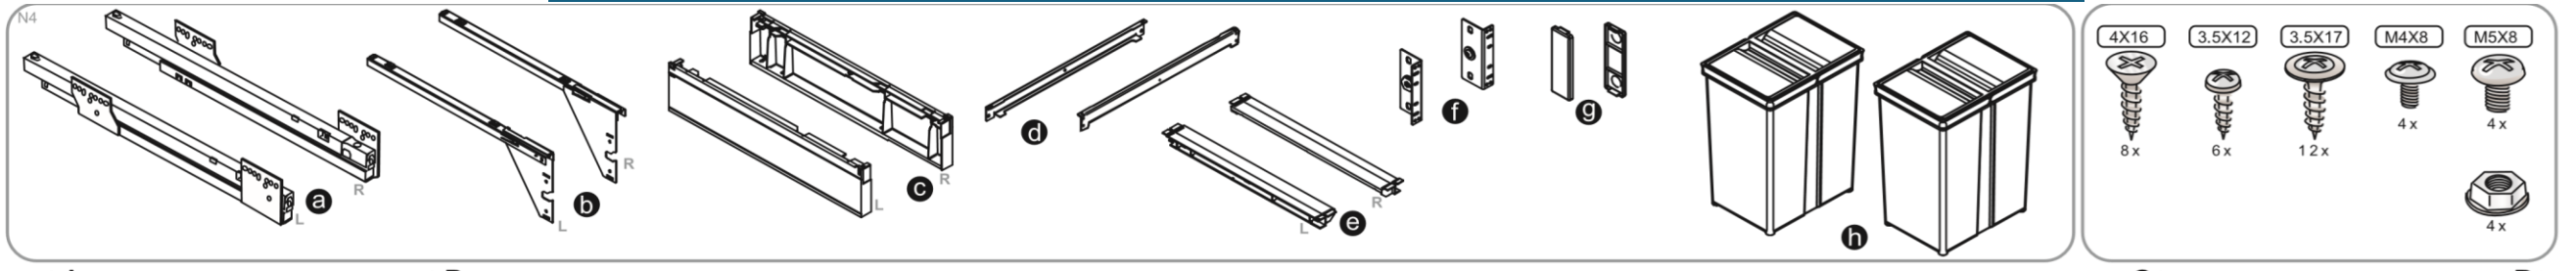

ECO WASTE BIN 400MM AND 450MM INSTRUCTION SHEET

ECO WASTE BIN 400MM AND 450MM INSTRUCTION SHEET