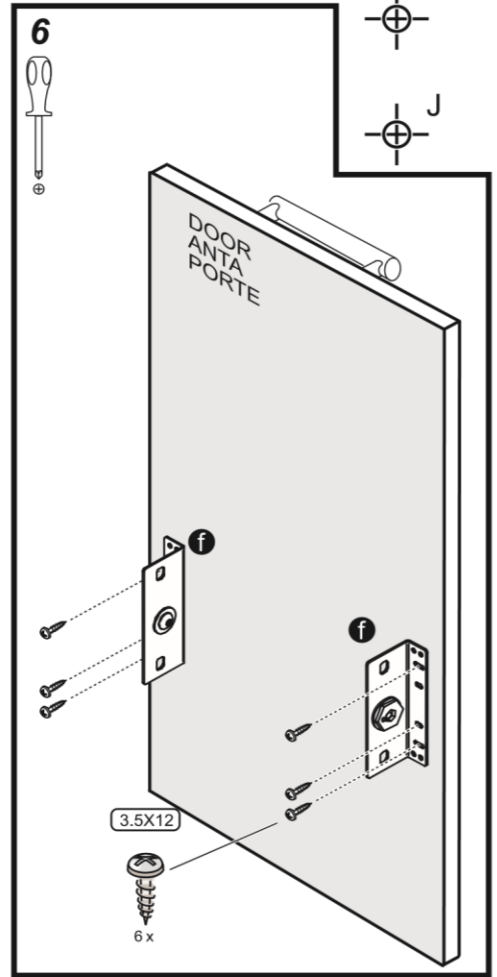

ECO WASTE BIN 400MM AND 450MM INSTRUCTION SHEET

ECO WASTE BIN 400MM AND 450MM INSTRUCTION SHEET