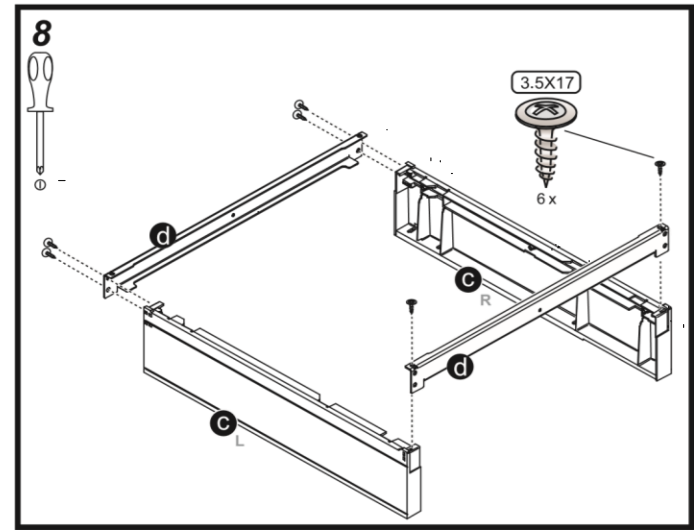

ECO WASTE BIN 400MM AND 450MM INSTRUCTION SHEET

ECO WASTE BIN 400MM AND 450MM INSTRUCTION SHEET